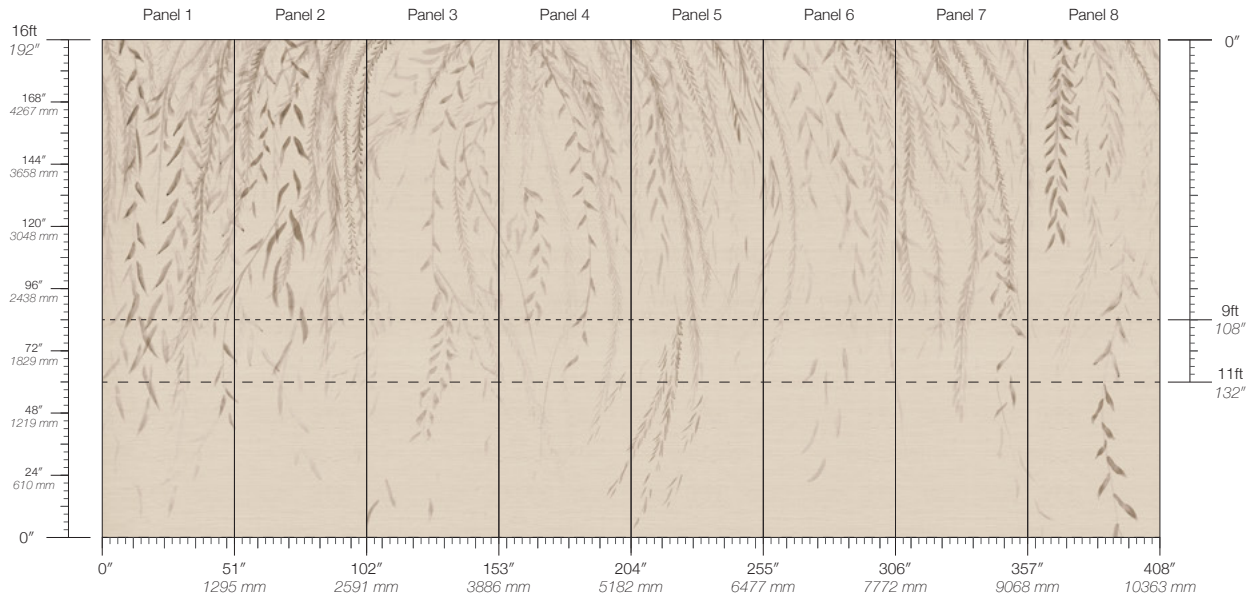

Sway Bramble

Suitable for residential and commercial projects

COLOR

Bramble

ITEM

8943

CONTENT

Type II PVC Free

PANEL WIDTH

51" / 1295 mm trimmed

PANEL HEIGHT

108" / 2743 mm base
132" / 3353 mm standard
192" / 4877 mm extended

REPEAT

Non-repeating

STOCK

Made to order

LEAD TIME

4 weeks to print

MINIMUM

1 panel

PRICE

Available upon request

ORIGIN

USA

DETAILS

Custom options available

MAINTENANCE

Water-based cleanser

ENVIRONMENTAL

HPD Available
Declare Label
Red List Free
Low VOC
Contributes to LEED v4
Post-Consumer Recycled Content

SPECS

Olefin Composite Face
Polyester/Cotton Woven Backing
13.33 oz/yd²
452 g/m²
Stippled Surface Texture

TESTING

ASTM E84 Adhered Class A
CAN/ULC-S102
EN 15102 Class B, s1 d0
CDPH CA Section 01350

DISCLAIMER

Refer to our website to see the full mural artwork. Reference the physical sample for color and texture. Panel maps represent mural artwork only.